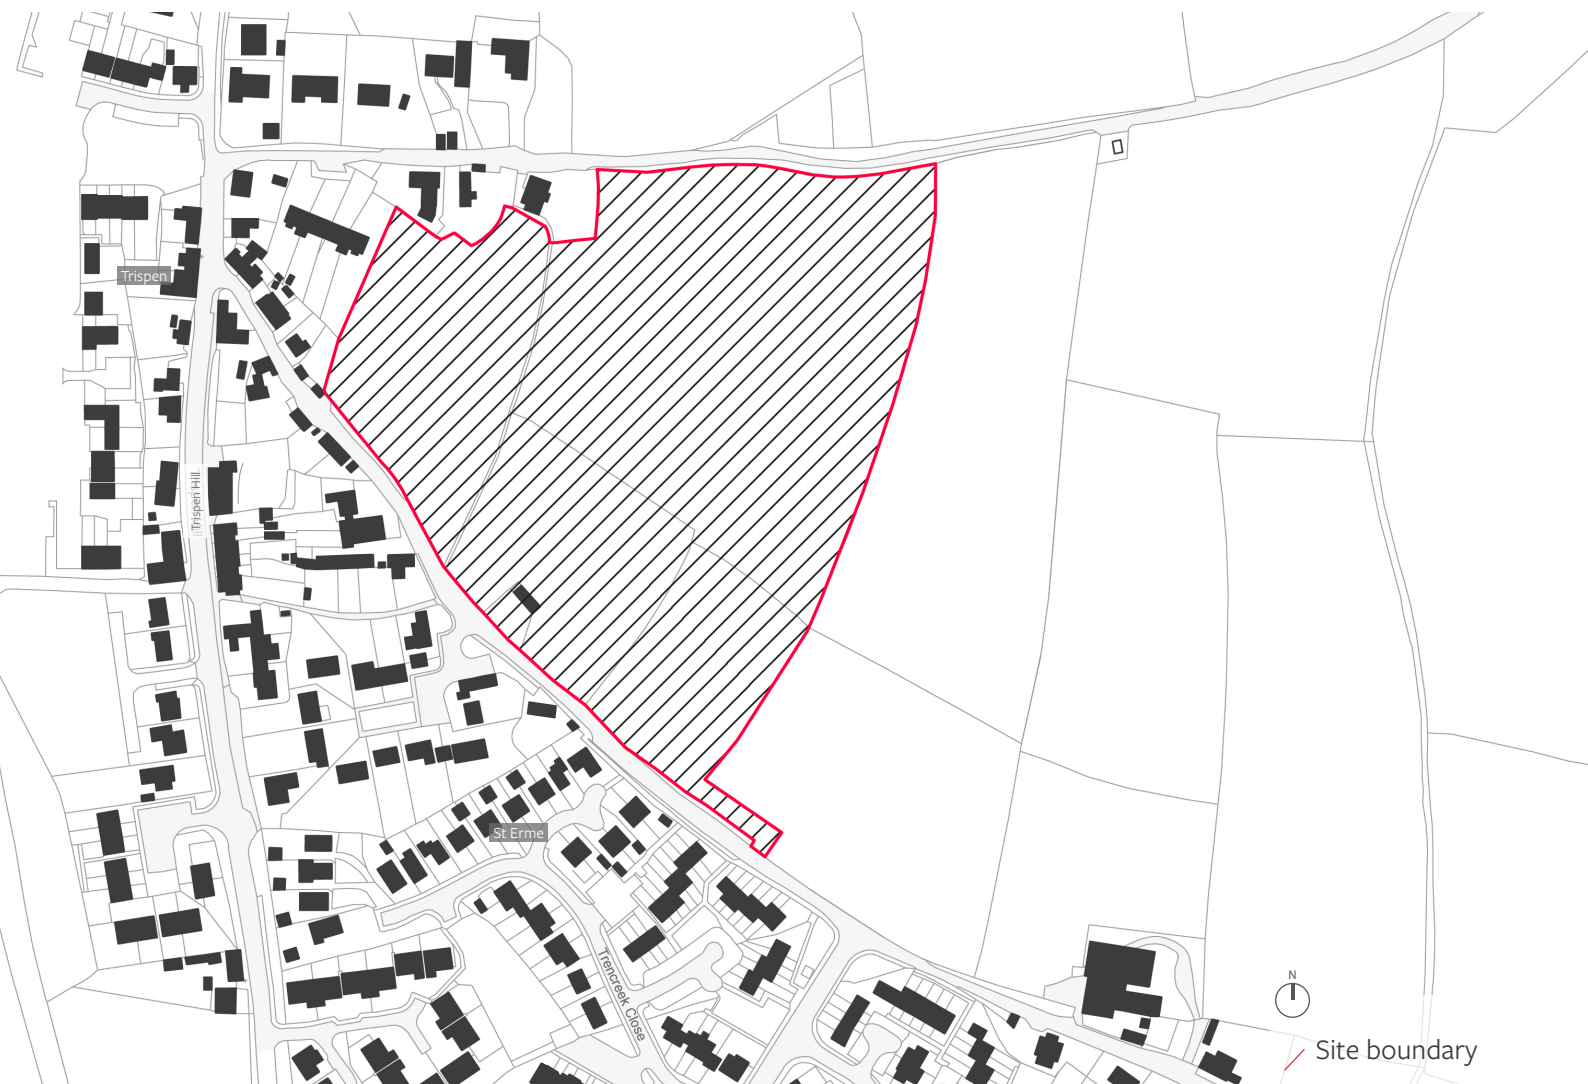

Public Consultation

Progress Land Ltd / Midas
Commercial Developments Ltd

See the emerging
proposals for land off
Veor Farm, Trevispen

Location and Opening Times:

Wednesday 23rd May 2018

2:00pm - 7:30pm

St Erme Village Hall, Church Close
St Erme, Truro, TR4 9BJ