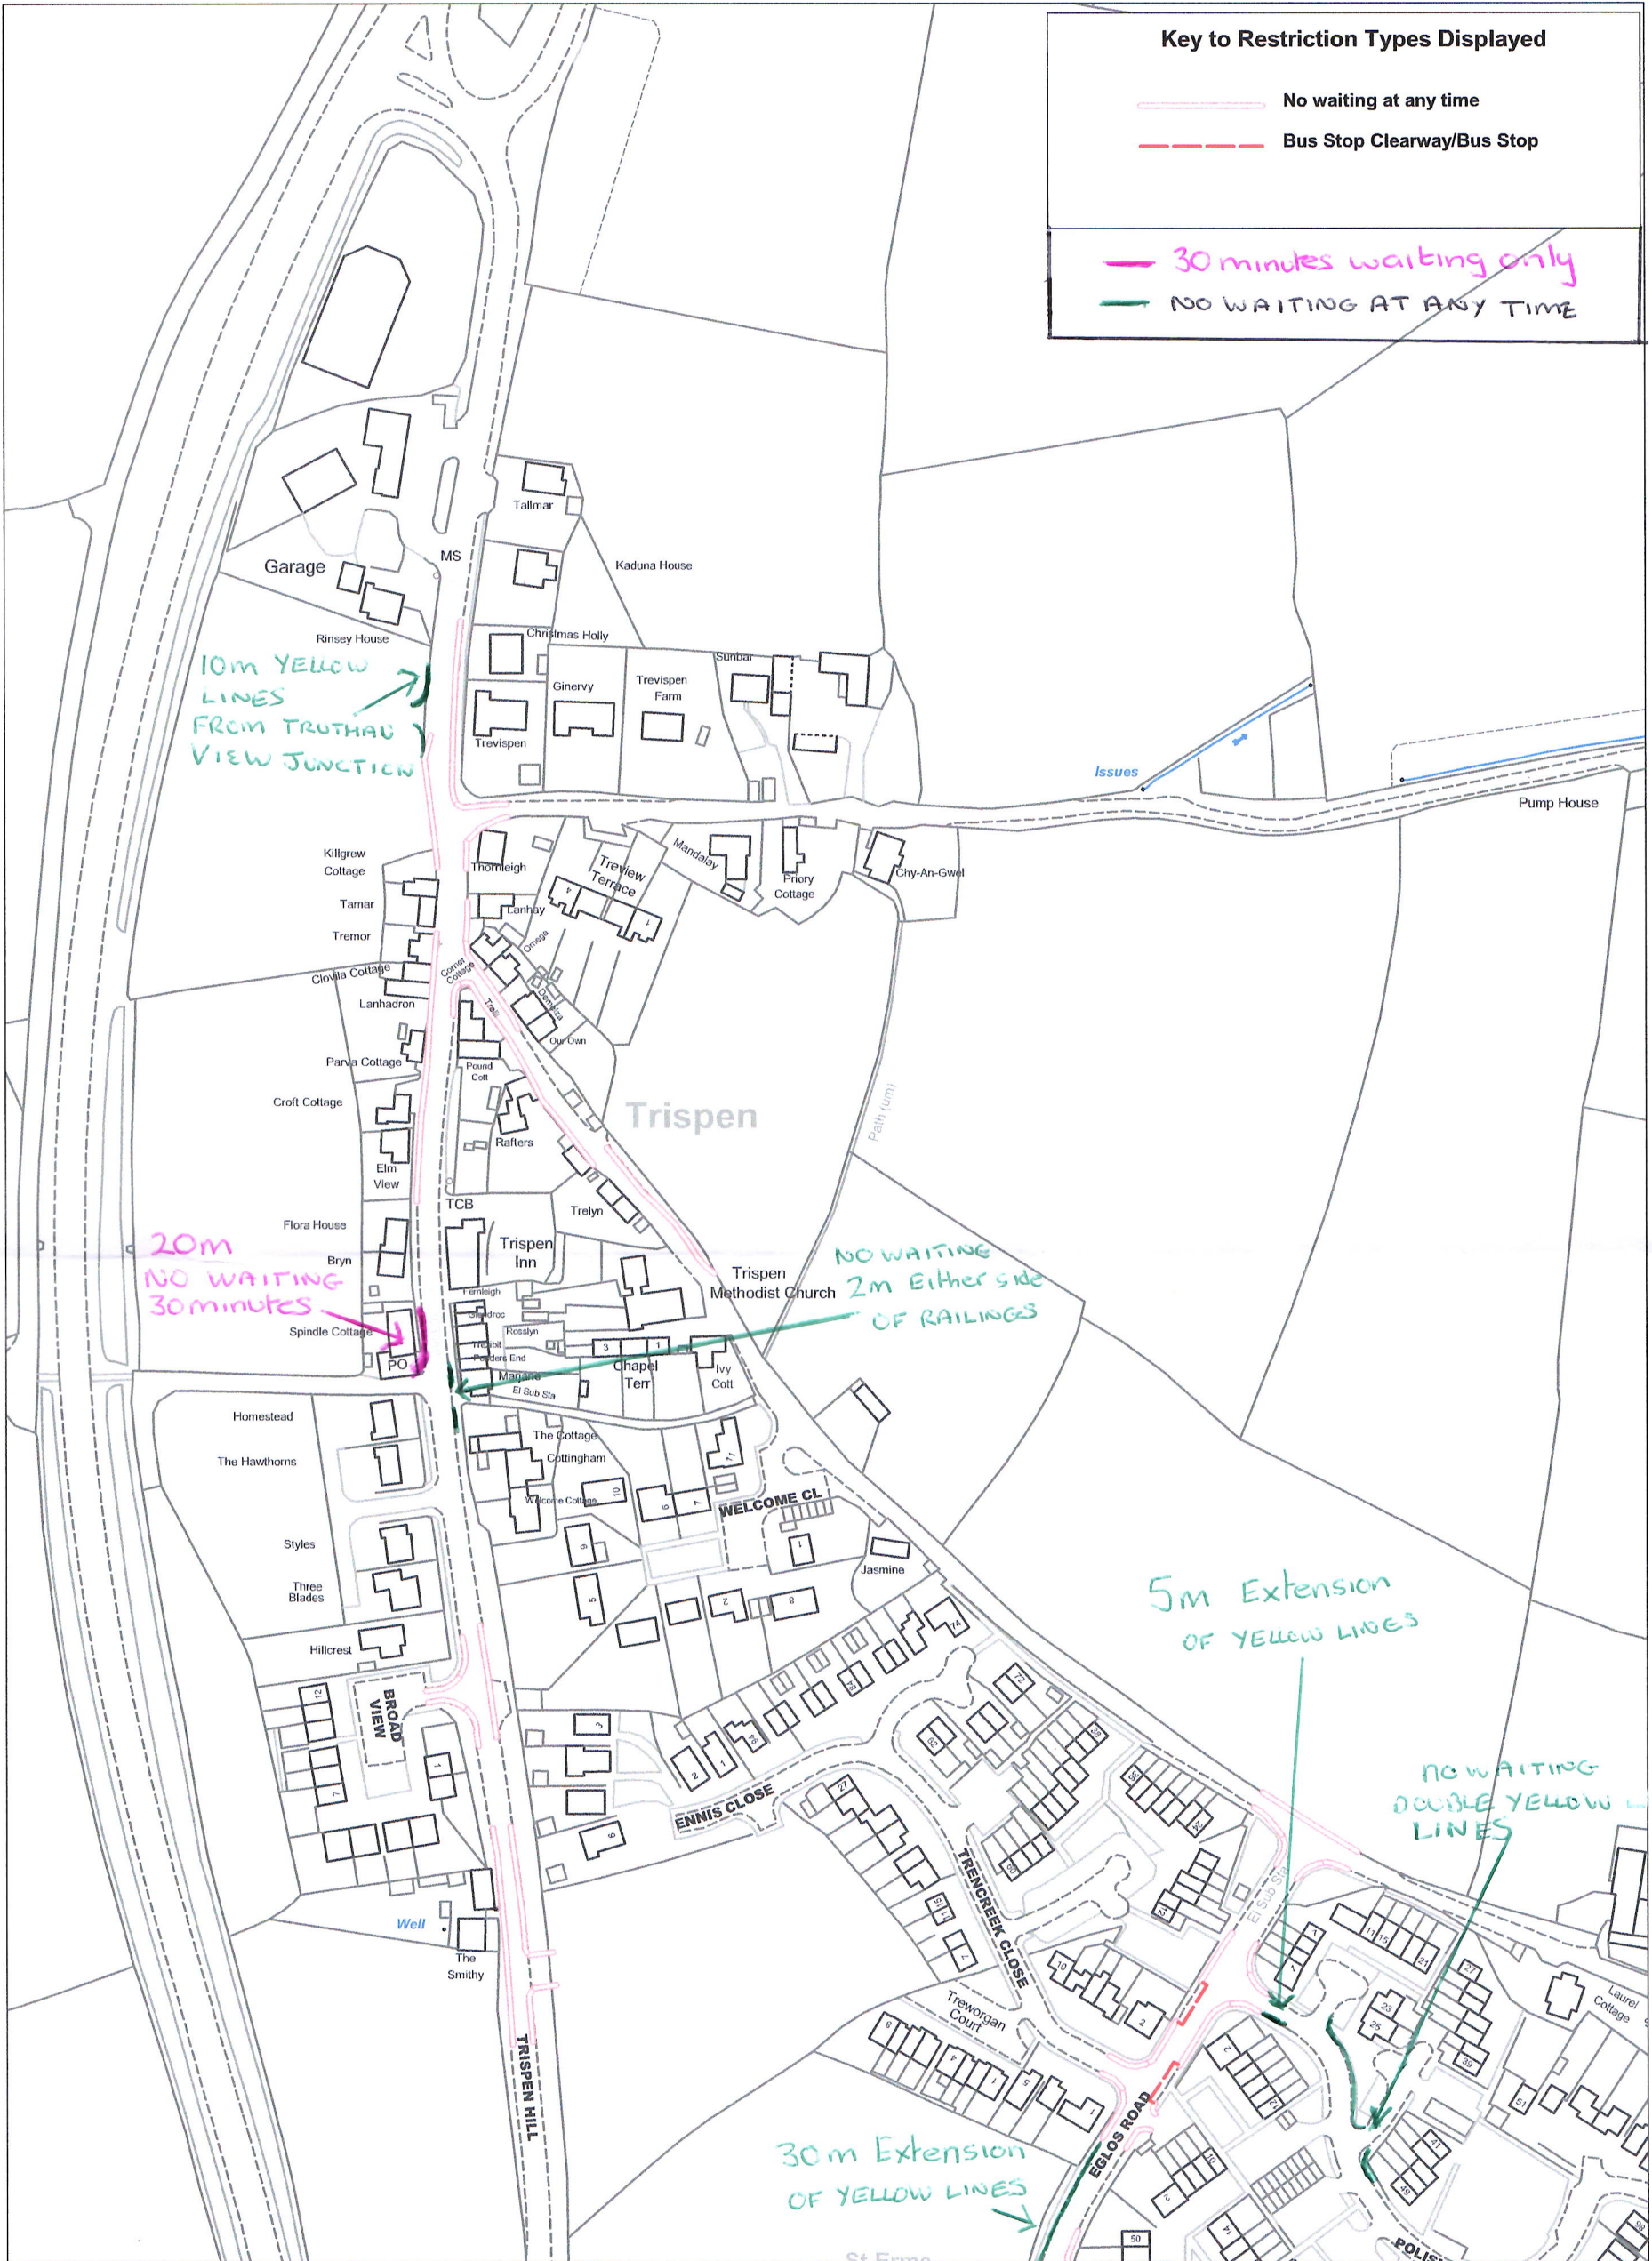

Key to Restriction Types Displayed

-  No waiting at any time
-  Bus Stop Clearway/Bus Stop

-  30 minutes waiting only
-  NO WAITING AT ANY TIME

ParkMap - Trispen

This map is reproduced from Ordnance Survey material with the permission of Ordnance Survey on behalf of the Controller of Her Majesty's Stationery Office © Crown Copyright. Unauthorised reproduction infringes Crown copyright and may lead to prosecution or civil proceedings.
 Cornwall Council
 Licence No: 100049047 2022

SCALE	1 : 2000
DATE	19/10/2022
DRAWING No.	
DRAWN BY	